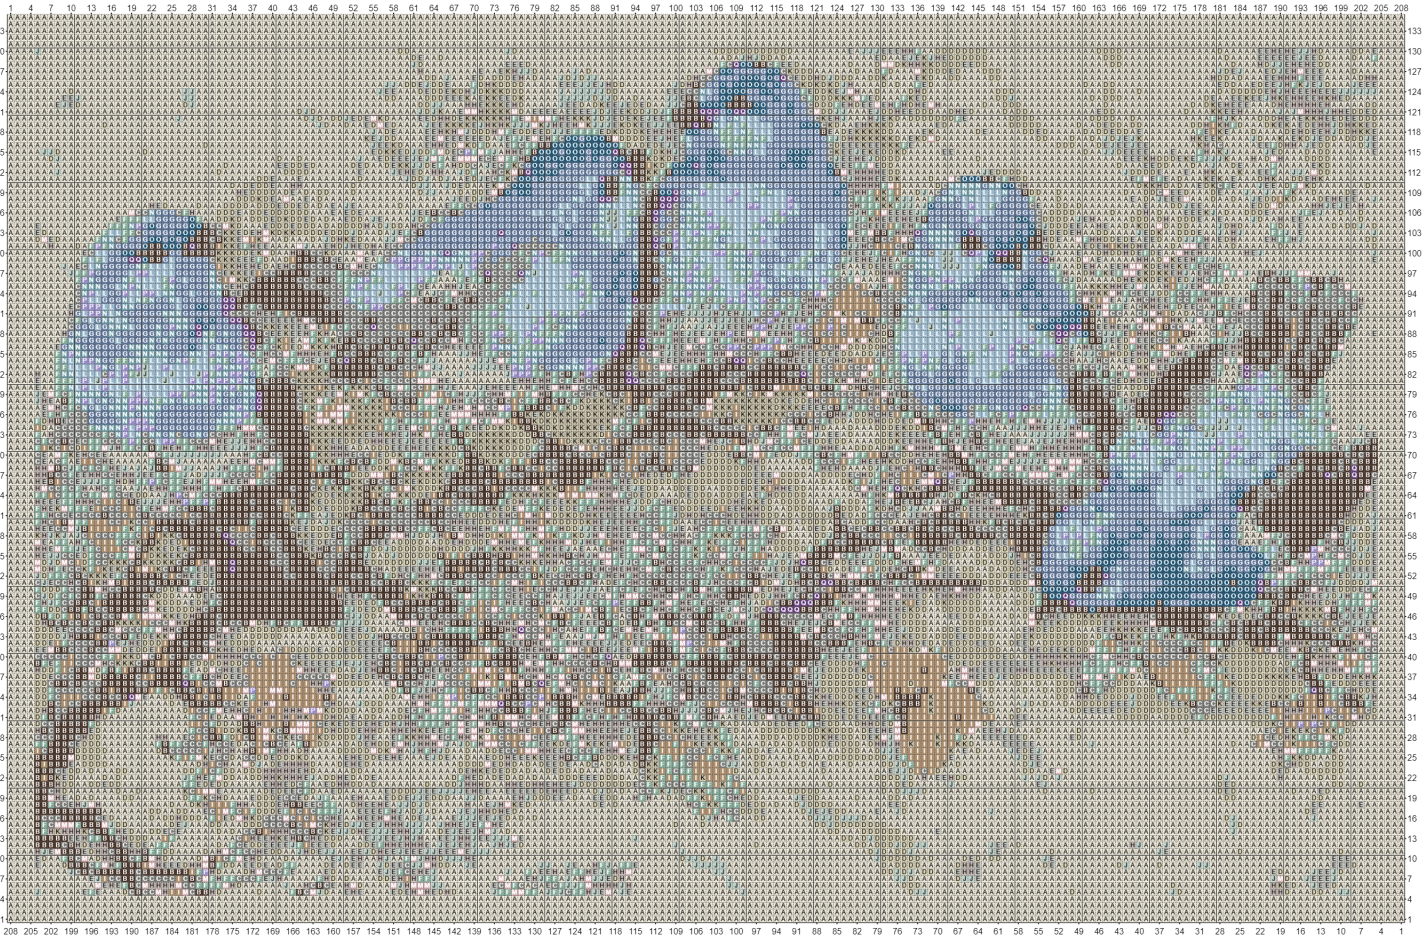

# "bluebird rug", created with Grid Designer at freese-works.com

"bluebird rug", created with Grid Designer at freese-works.com

## Ebay uk-levor Latch Hook Yarn

- A** Color 'White', used in 9391 cells
- B** Color 'Dark Brown', used in 2579 cells
- C** Color 'Graphite', used in 2418 cells
- D** Color 'Cream', used in 2322 cells
- E** Color 'Silver', used in 1767 cells
- F** Color 'Sage', used in 1616 cells
- G** Color 'Denim', used in 1519 cells
- H** Color 'Mushroom', used in 1297 cells
- I** Color 'Mocha', used in 882 cells
- J** Color 'Duck Egg', used in 821 cells
- K** Color 'Parchment', used in 780 cells
- L** Color 'Cloud Blue', used in 753 cells
- M** Color 'Pale Rose', used in 618 cells
- N** Color 'Storm Blue', used in 548 cells
- O** Color 'Empire', used in 390 cells
- P** Color 'Lavender', used in 257 cells
- Q** Color 'Proper Purple', used in 122 cells