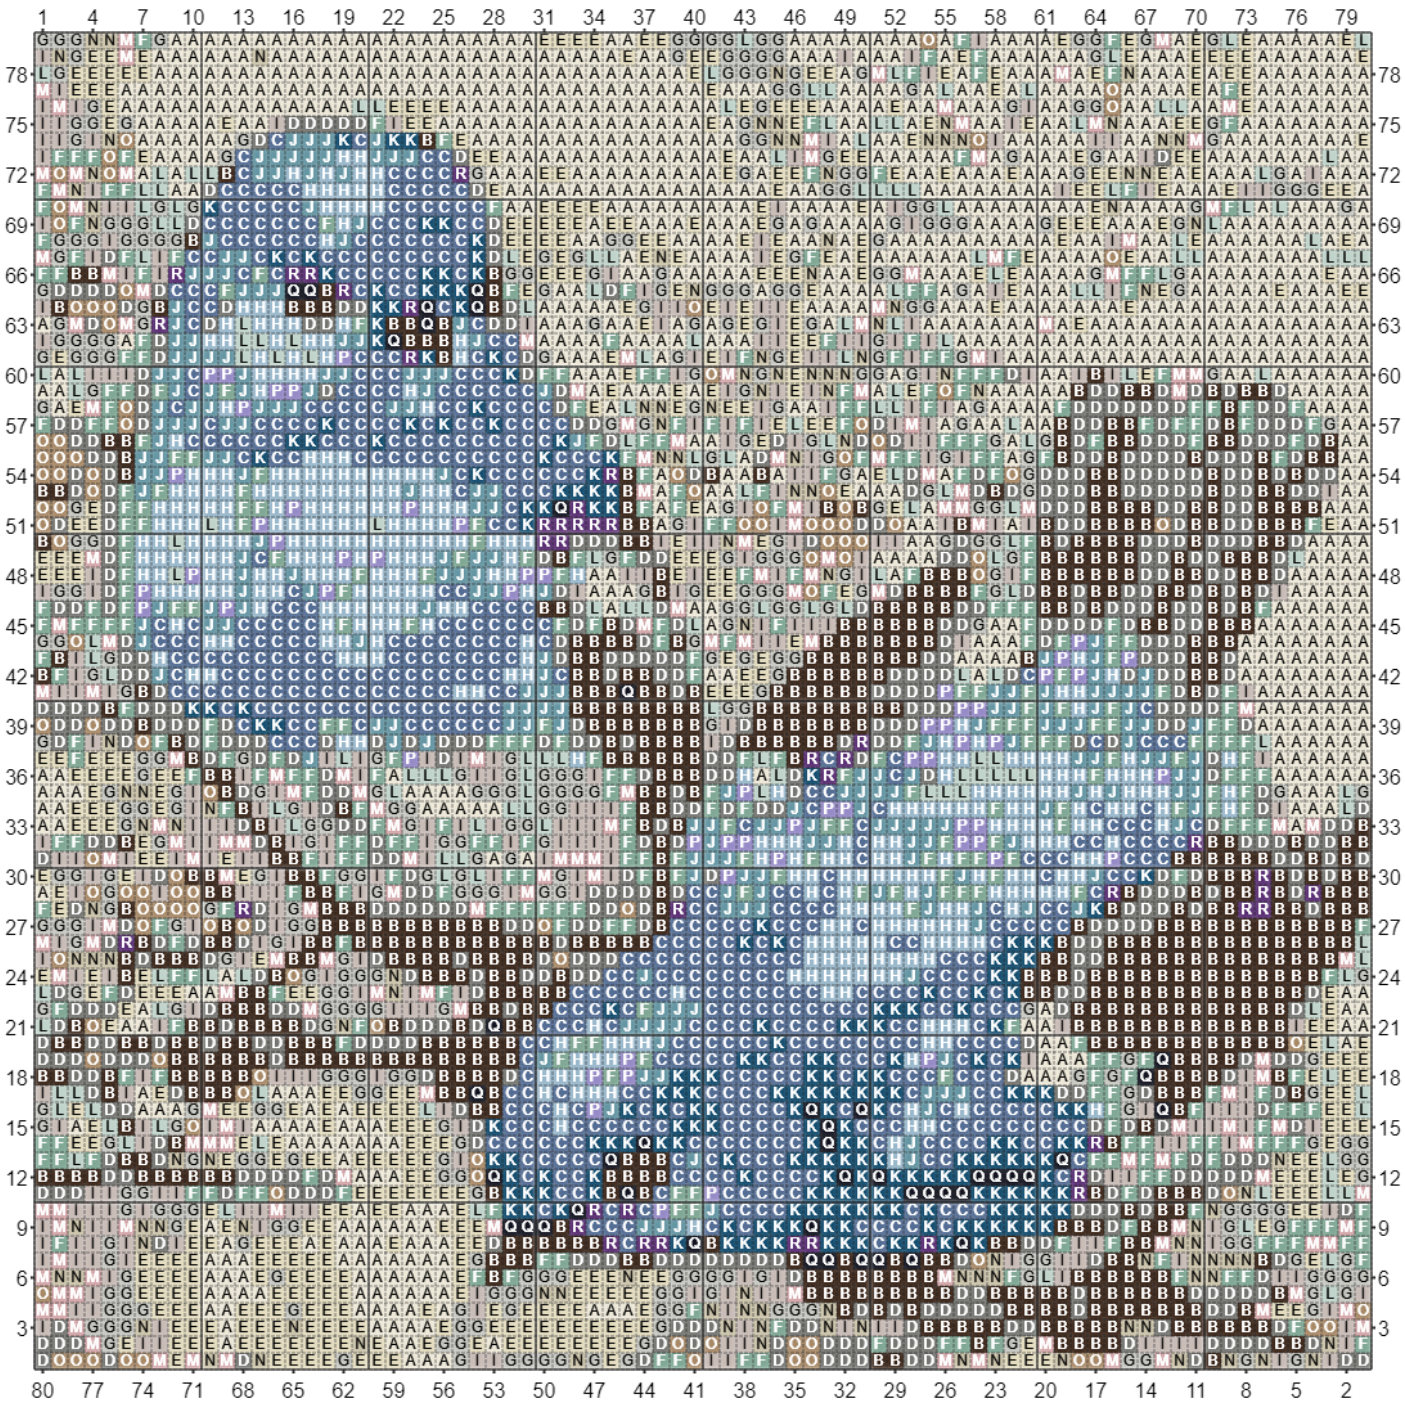

"bluebird pillow 2", created with Grid Designer at freese-works.com

"bluebird pillow 2", created with Grid Designer at freese-works.com

Ebay uk-levor Latch Hook Yarn

- A** Color 'White', used in 1098 cells
- B** Color 'Dark Brown', used in 758 cells
- C** Color 'Denim', used in 657 cells
- D** Color 'Graphite', used in 622 cells
- E** Color 'Cream', used in 477 cells
- F** Color 'Sage', used in 446 cells
- G** Color 'Silver', used in 427 cells
- H** Color 'Cloud Blue', used in 370 cells
- I** Color 'Mushroom', used in 340 cells
- J** Color 'Storm Blue', used in 239 cells
- K** Color 'Empire', used in 221 cells
- L** Color 'Duck Egg', used in 190 cells
- M** Color 'Pale Rose', used in 168 cells
- N** Color 'Parchment', used in 126 cells
- O** Color 'Mocha', used in 113 cells
- P** Color 'Lavender', used in 60 cells
- Q** Color 'Midnight', used in 45 cells
- R** Color 'Proper Purple', used in 43 cells